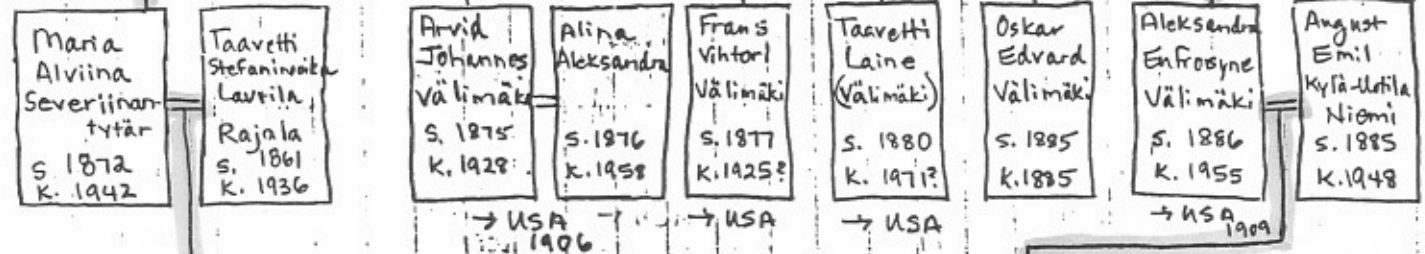

by Kathy Jorgensen

Anneli Thoden
03-4763390

ainoa
perhe
elämä

2 generations

#000204

1-1 #000119 f:000030

Severiina IISAKINTYTAR

Birth 28 Jul 1845, Jamijarvi Finland
 Death 5 Feb 1909, Ikaalinen Finland

Juho Oskar VALIMAKI

Birth 28 Jul 1843, Ikaalinen Finland
 Marriage 31 May 1874, Ikaalinen Finland
 Occu Tenant farmer
 Death 10 May 1904

11 #000205

Maria Alviina SEVERIINANTYTAR

Birth 12 Jan 1872, Jamijarvi Finland
 Death 26 Feb 1942, Hameenkyro Finland